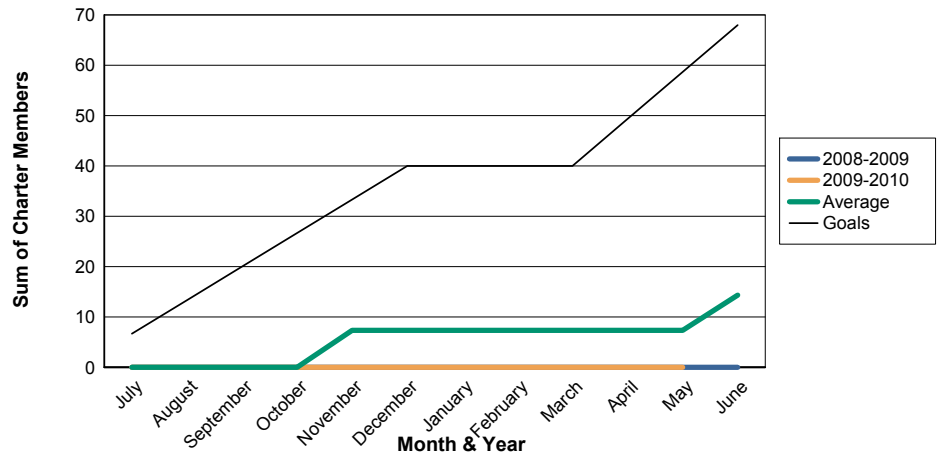

3 Year Comparisons for GMT Constitutional Area 3

By GMT District

As of May 2010

Sum of New Clubs/ Month & Year

For District LB 1

Sum of Dropped Clubs/ Month & Year

For District LB 1

Sum of Net Clubs/ Month & Year

For District LB 1

Sum of Charter Members/ Month & Year

For District LB 1

3 Year Comparisons for GMT Constitutional Area 3 By GMT District As of May 2010

Sum of New Members/ Month & Year
For District LB 1

Sum of Dropped Members/ Month & Year
For District LB 1