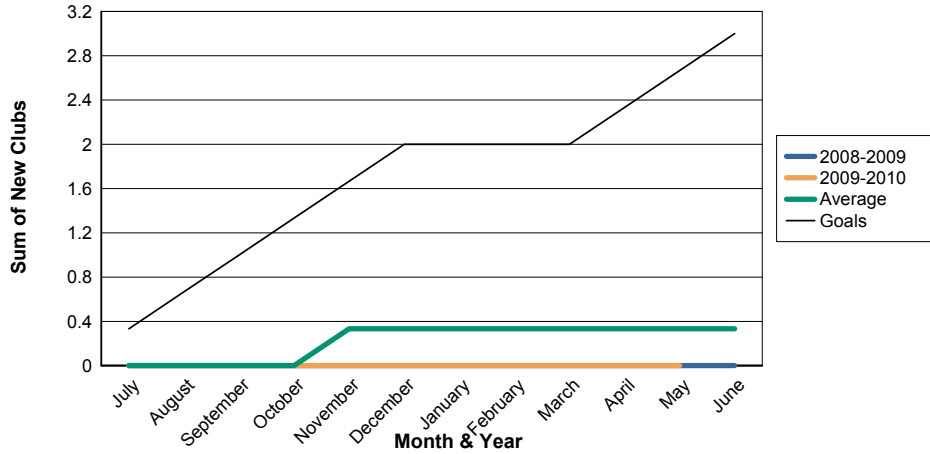

3 Year Comparisons for GMT Constitutional Area 3

By GMT District

As of May 2010

Sum of New Clubs/ Month & Year

For District LB 1

Sum of Dropped Clubs/ Month & Year

For District LB 1

Sum of Net Clubs/ Month & Year

For District LB 1

Sum of Charter Members/ Month & Year

For District LB 1

3 Year Comparisons for GMT Constitutional Area 3 By GMT District As of May 2010

Sum of New Members/ Month & Year
For District LB 1

Sum of Dropped Members/ Month & Year
For District LB 1