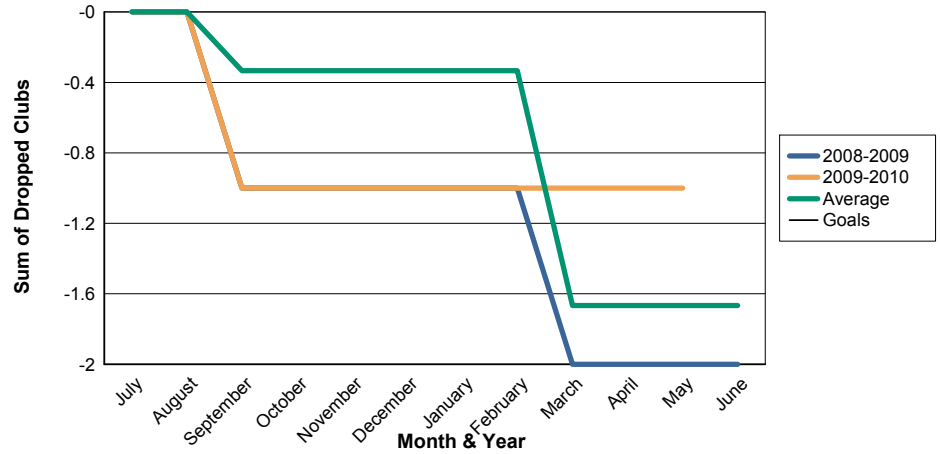

3 Year Comparisons for GMT Constitutional Area 3

By GMT District

As of May 2010

Sum of New Clubs/ Month & Year

For District LB 1

Sum of Dropped Clubs/ Month & Year

For District LB 1

Sum of Net Clubs/ Month & Year

For District LB 1

Sum of Charter Members/ Month & Year

For District LB 1

3 Year Comparisons for GMT Constitutional Area 3 By GMT District As of May 2010

Sum of New Members/ Month & Year
For District LB 1

Sum of Dropped Members/ Month & Year
For District LB 1