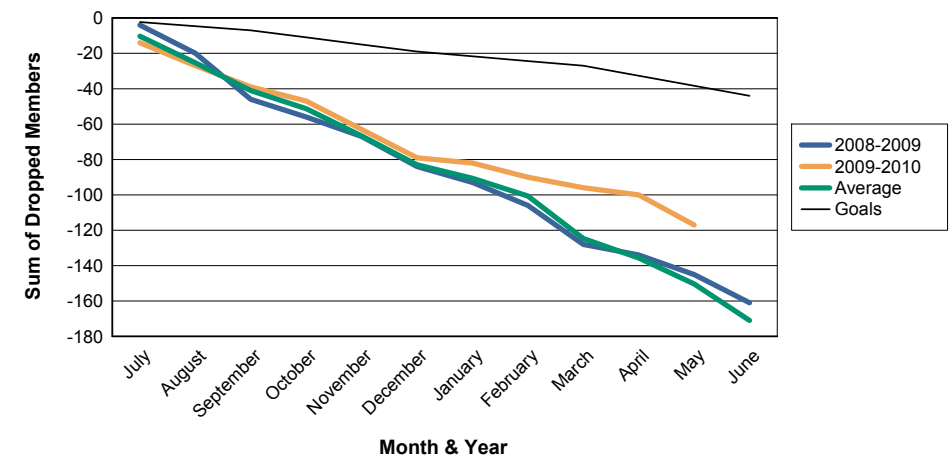

3 Year Comparisons for GMT Constitutional Area 3

By GMT District

As of May 2010

Sum of New Clubs/ Month & Year

For District LB 1

Sum of Dropped Clubs/ Month & Year

For District LB 1

Sum of Net Clubs/ Month & Year

For District LB 1

Sum of Charter Members/ Month & Year

For District LB 1

3 Year Comparisons for GMT Constitutional Area 3 By GMT District As of May 2010

Sum of New Members/ Month & Year
For District LB 1

Sum of Dropped Members/ Month & Year
For District LB 1

Sum of Net Members/ Month & Year
For District LB 1