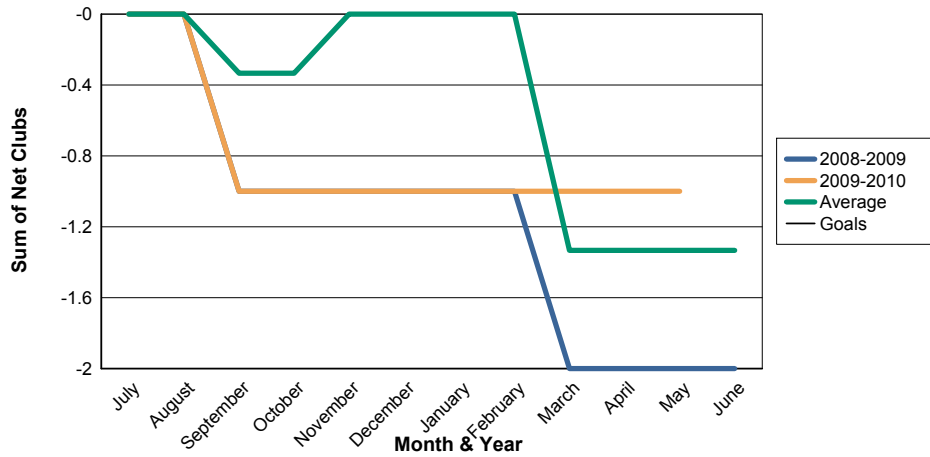

3 Year Comparisons for GMT Constitutional Area 3

By GMT District

As of May 2010

Sum of New Clubs/ Month & Year

For District LB 1

Sum of Dropped Clubs/ Month & Year

For District LB 1

Sum of Net Clubs/ Month & Year

For District LB 1

Sum of Charter Members/ Month & Year

For District LB 1

3 Year Comparisons for GMT Constitutional Area 3 By GMT District As of May 2010

Sum of New Members/ Month & Year
For District LB 1

Sum of Dropped Members/ Month & Year
For District LB 1