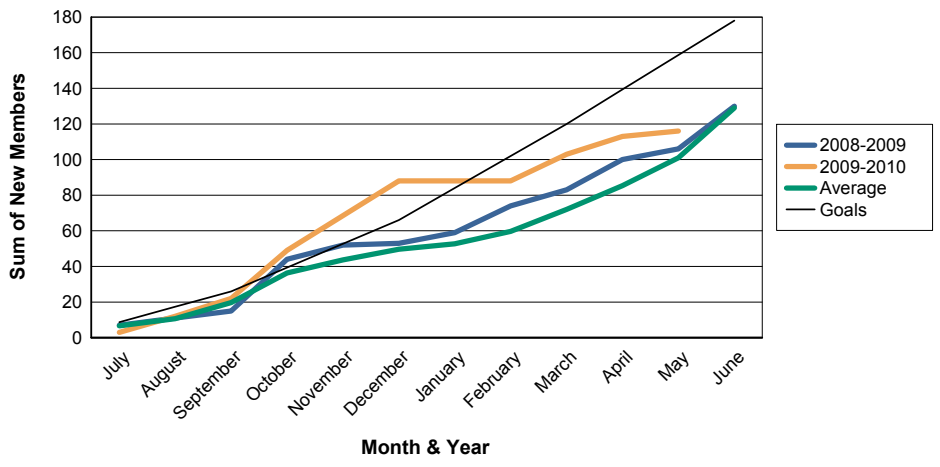

3 Year Comparisons for GMT Constitutional Area 3

By GMT District

As of May 2010

Sum of New Clubs/ Month & Year

For District LB 1

Sum of Dropped Clubs/ Month & Year

For District LB 1

Sum of Net Clubs/ Month & Year

For District LB 1

Sum of Charter Members/ Month & Year

For District LB 1

3 Year Comparisons for GMT Constitutional Area 3 By GMT District As of May 2010

Sum of New Members/ Month & Year
For District LB 1

Sum of Dropped Members/ Month & Year
For District LB 1

Sum of Net Members/ Month & Year
For District LB 1